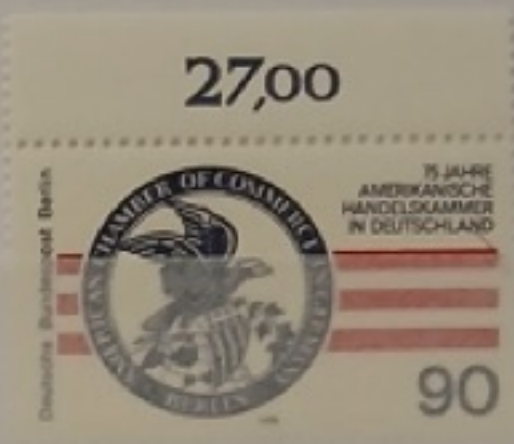

KARLHOFFER 1878-1955